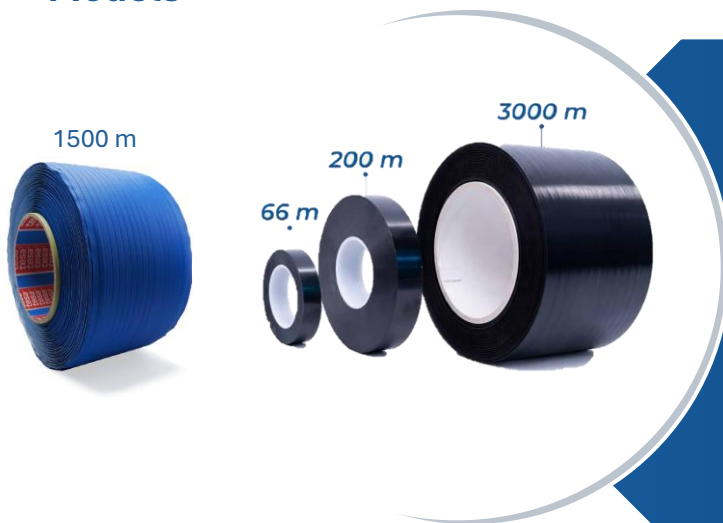

Product Information

QTape Rimtape

QTape supplies a complete range of rim tape for applications within the bicycle industry. Our products are developed to deliver reliable performance and consistent quality.

All QTape products are tested on our own machines. This enables us to guarantee stable processing, precise positioning, and consistent performance in use.

Models